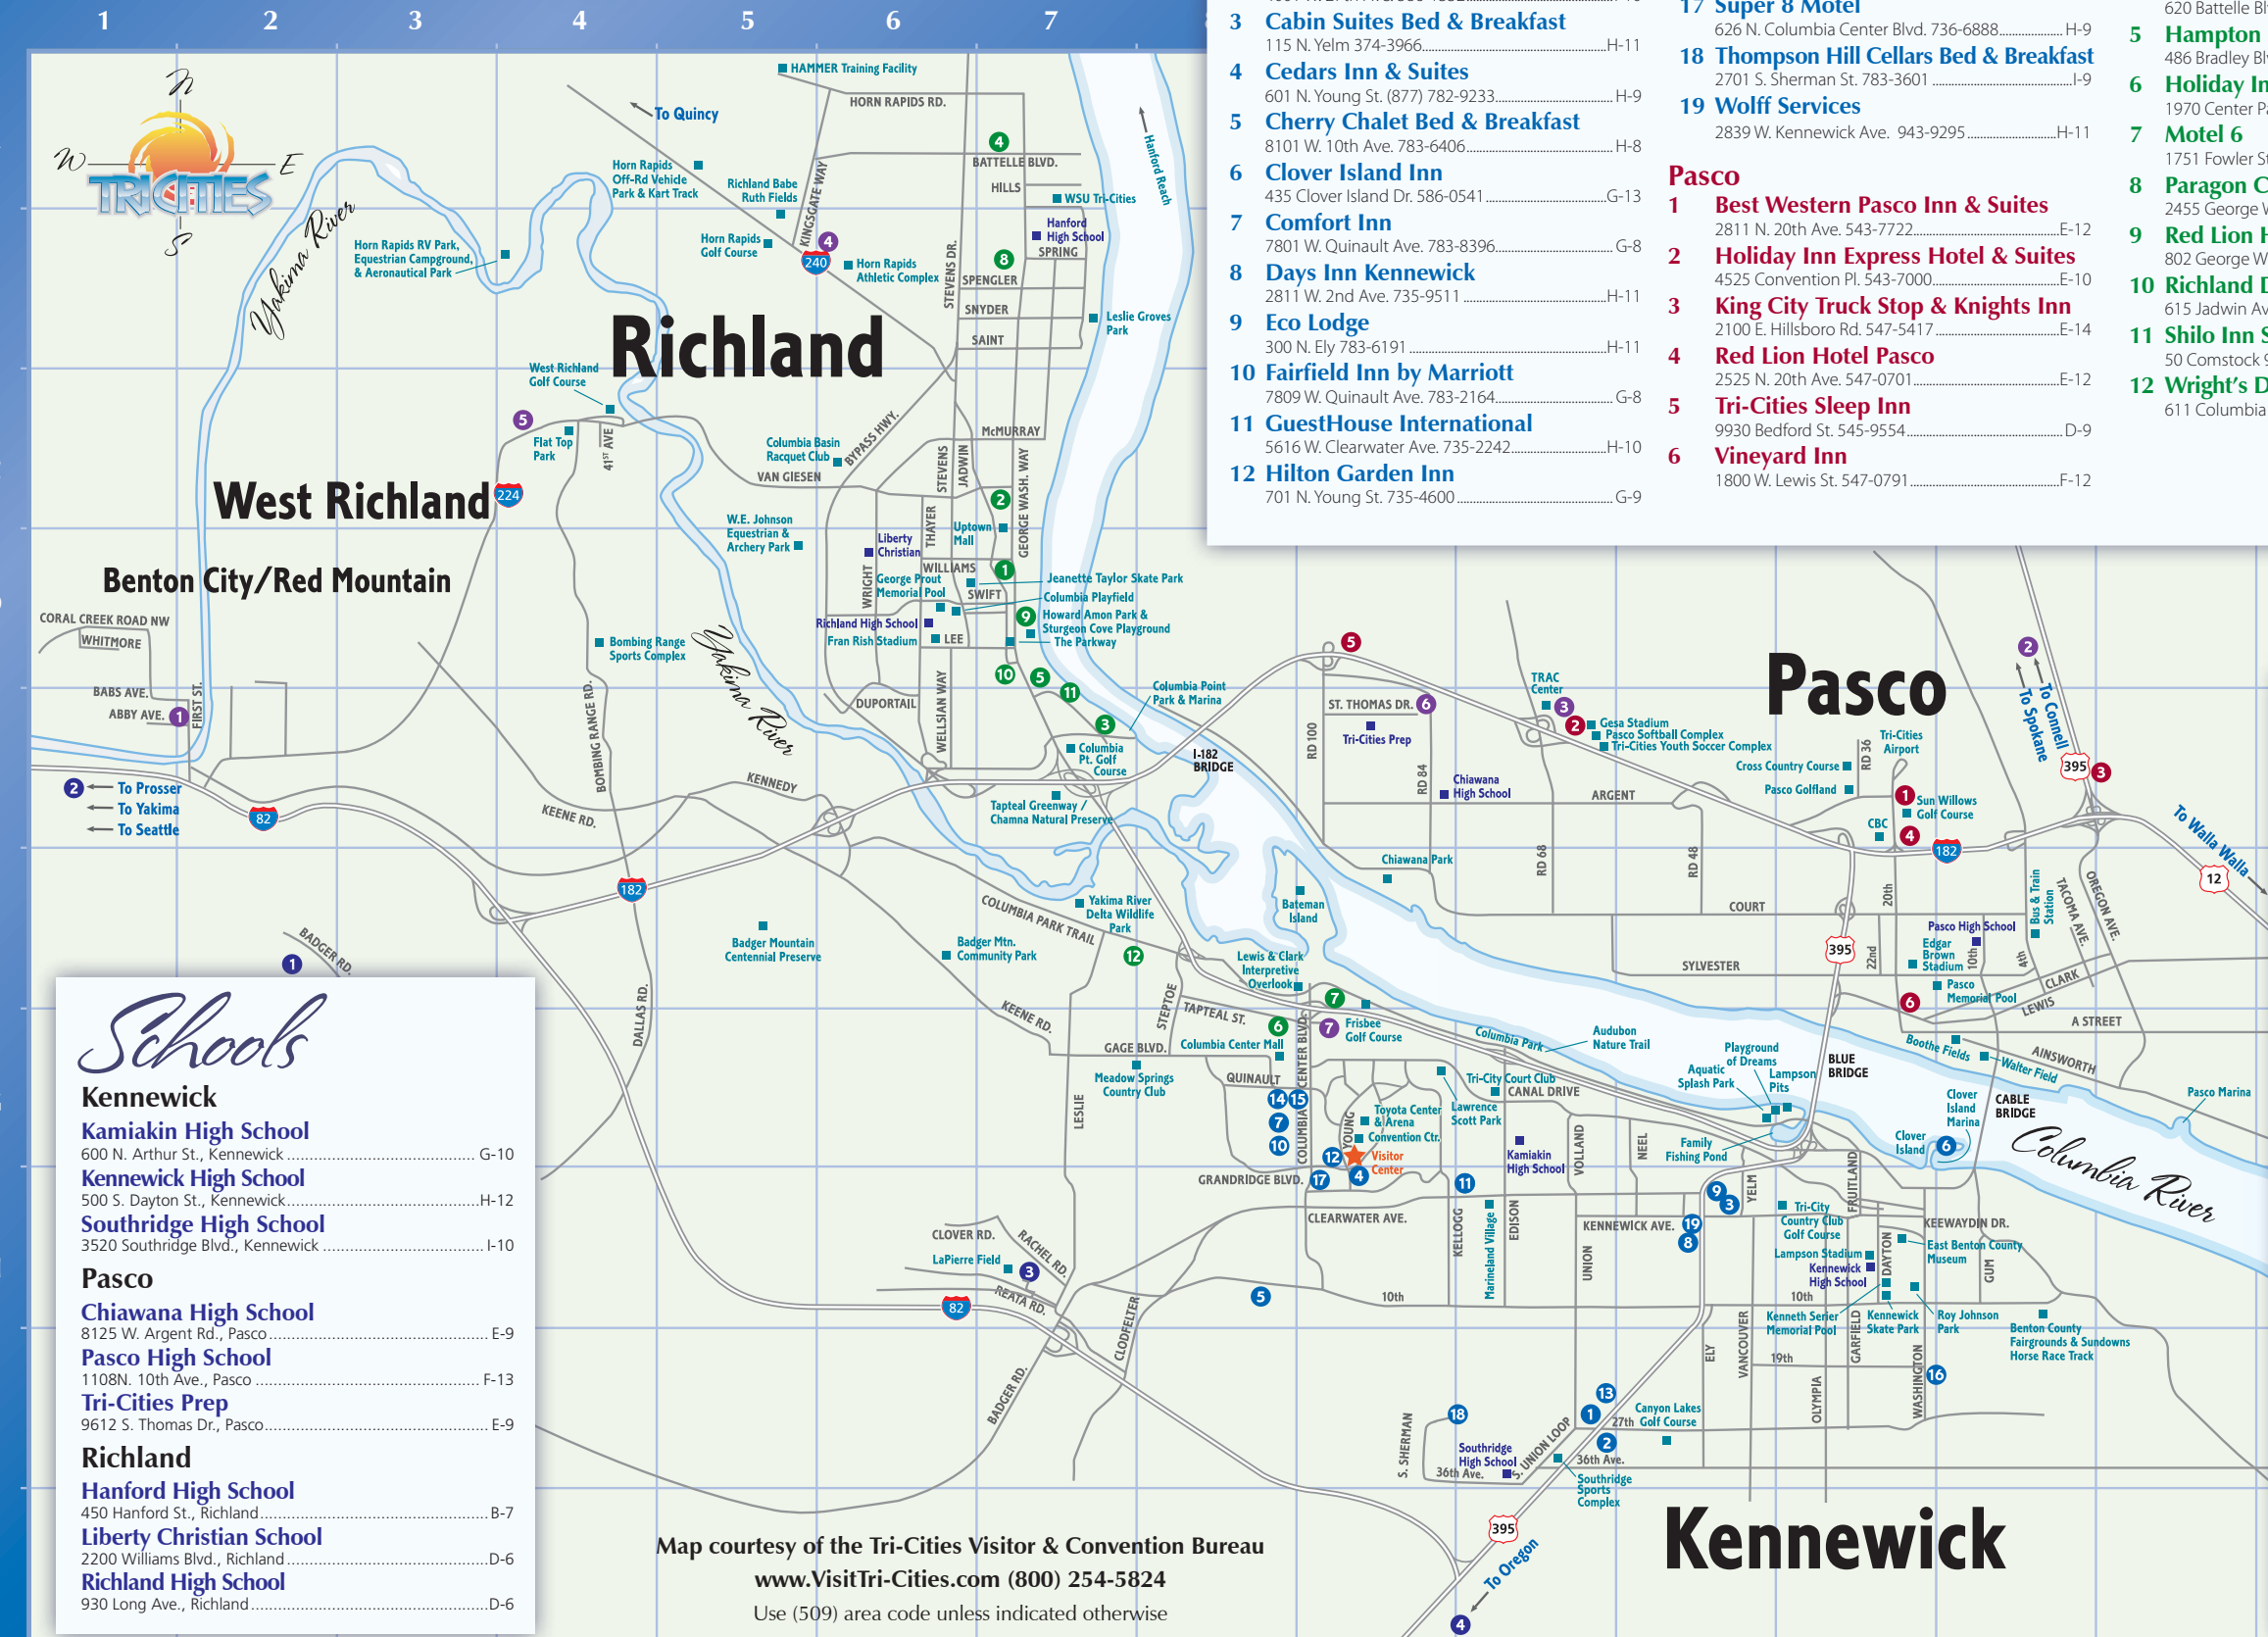

RV Parks

1. **Beach RV Park**
   113 Abby Ave., Benton City 588-5959.....E-2
2. **Coyote Run RV Park**
   351 E Hawthorne, Connell (509) 234-0111.....D-13
3. **Franklin County RV Park at TRAC Center**
   6333 Home Run Rd., Pasco 543-2999.....E-10
4. **Horn Rapids RV Resort & Mini Mart**
   2643 Kingsgate Way, Richland 375-9913.....B-6
5. **RV Village Resort**
   7300 W. Van Giesen, Richland 967-9900.....C-4
6. **Sandy Heights RV Park**
   8801 St. Thomas Dr., Pasco 542-1357.....E-9
7. **Tri-Cities RV Park**
   7322 W. Bonnie Ave., Kennewick 783-2513.....G-9

Vacation Rentals

1. **Cañon de Sol Winery Vacation Home**
   46415 E. Badger Rd., Benton City 588-6311.....F-2
2. **Cowan Estates**
   2880 Lee Rd., Ste. E, Prosser (425) 483-3871..From E-1
3. **Sacco's Guest House**
   3049 Brian Ln., Kennewick 783-7060.....H-7
4. **Wallowa Lake Vacation Rentals**
   P.O. Box 296, Enterprise, OR (800) 709-2039.....From J-9

For additional nearby lodging choices please visit: www.VisitTri-Cities.com or call: (800) 254-5824.

Schools

1. ### Kennewick
2. **Kamiakin High School**
     600 N. Arthur St., Kennewick.....G-10
   - **Kennewick High School**
     500 S. Dayton St., Kennewick.....H-12
   - **Southridge High School**
     3520 Southridge Blvd., Kennewick.....I-10
3. ### Pasco
4. **Chiawana High School**
     8125 W. Argent Rd., Pasco.....E-9
   - **Pasco High School**
     1108N. 10th Ave., Pasco.....F-13
   - **Tri-Cities Prep**
     9612 S. Thomas Dr., Pasco.....E-9
5. ### Richland
6. **Hanford High School**
     450 Hanford St., Richland.....B-7
   - **Liberty Christian School**
     2200 Williams Blvd., Richland.....D-6
   - **Richland High School**
     930 Long Ave., Richland.....D-6

Map courtesy of the Tri-Cities Visitor & Convention Bureau
www.VisitTri-Cities.com (800) 254-5824
Use (509) area code unless indicated otherwise

Where to Play

Sports Fields & Other Recreational Facilities

- **Badger Mountain Community Park**
  350 Keene Rd., Richland.....F-6
- **Benton County Fairgrounds & Sundowns Horse Racing Track**
  10th and Chemical Dr., Kennewick.....H-13
- **Bombing Range Sports Complex**
  3000 Bombing Range Rd., West Richland.....D-4
- **Boothe Fields**
  A St. and 14th, Pasco.....G-13
- **Columbia Playfield Athletic Complex**
  1405 Mansfield Street, Richland.....D-6
- **Cross Country Running Course**
  Between Rd. 36 and 44 (just north of Argent St.), Pasco.....E-12
- **Edgar Brown Stadium**
  18th and Sylvester (Pasco H.S.), Pasco.....F-12
- **Fran Rish Stadium**
  Lee Blvd. and Wellsian Way (Richland H. S.), Richland.....D-6
- **Frisbee Golf Course**
  West end of Columbia Park, Kennewick.....F-9
- **George Prout Memorial Pool**
  1005 Swift Blvd., Richland.....D-6
- **Gesa Stadium**
  6200 Burden Blvd., Pasco.....E-10
- **Horn Rapids Athletic Complex**
  2000 Snyder Rd., Richland.....A-5
- **Horn Rapids Off-Road Vehicle Park & Kart Track**
  SR 240 and Twin Bridges Rd, Richland.....A-5
- **Jeannette Taylor Park (Richland Skate Park)**
  Goethals Dr. between Williams Dr. and Swift Blvd., Richland.....D-6
- **Kenneth Serier Memorial Pool**
  209 W. 6th, Kennewick.....H-12k
- **Kennewick Skate Park**
  613 S. Dayton St., Kennewick.....H-12
- **Lampson Stadium**
  505 S. Garfield, Kennewick.....H-12
- **Bombing Range Sports Complex**
  3000 Bombing Range Rd., West Richland.....D-4
- **LaPierre Field**
  280 Lesa Marie Court, Kennewick.....H-7
- **Lawrence Scott (Scotty) Park**
  6020 W. Quinault, Kennewick.....G-10
- **Pasco Memorial Pool**
  1520 W. Shoshone, Pasco.....F-13
- **Pasco Softball Complex**
  6520 Homerun Drive, Pasco.....E-10
- **Richland Babe Ruth Baseball Complex**
  SR 240 and Kingsgate Way, Richland.....B-5
- **Roy Johnson Park**
  Civic Center Athletic Complex
  2009 W. 6th Ave., Kennewick.....H-12
- **Southridge Sports Complex**
  Union Loop Rd., Kennewick.....I-10
- **Toyota Center & Arena**
  7000 W. Grandridge Blvd., Kennewick.....G-9
- **TRAC Center**
  6600 Burden Blvd., Pasco.....E-10
- **Tri-Cities Youth Soccer Complex**
  6160 Burden Blvd., Pasco.....E-10
- **W.E. Johnson Equestrian & Archery Park**
  1304 Hall Road, Richland.....D-5
- **Walter Field**
  A Street and 14th Ave., Pasco.....G-13